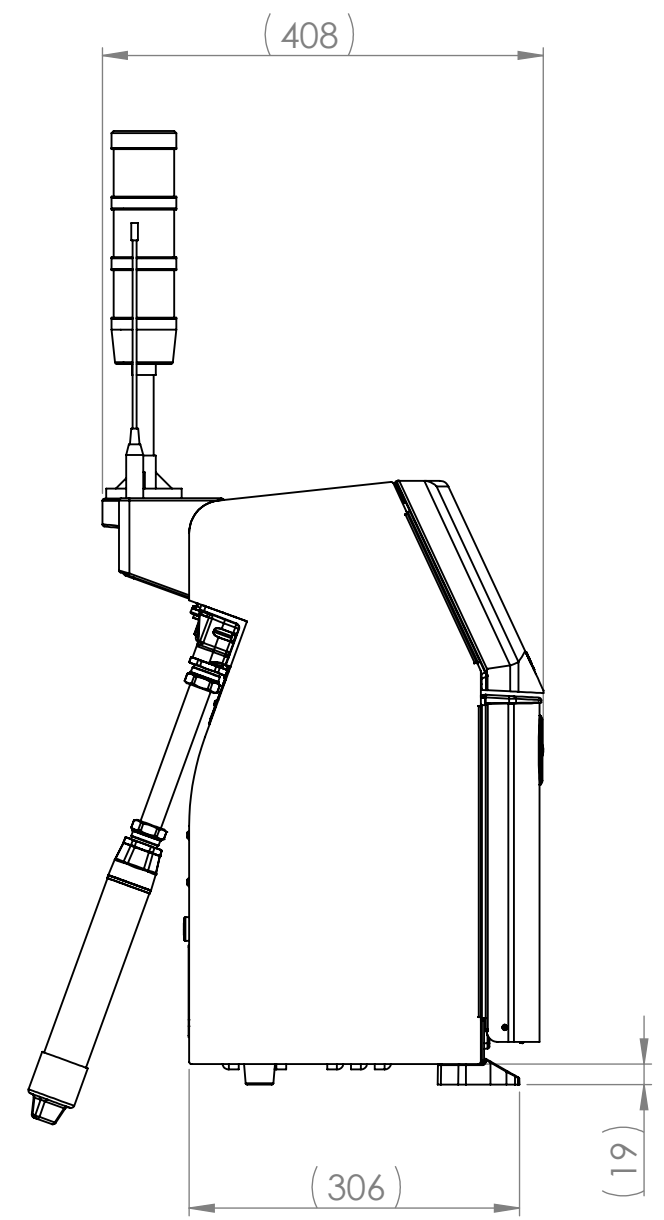

1880 UHS

1880 HR

PLAIN COVER 90 DEGREE PHA
 UMB LENGTH = 3m OR 6m
 ALSO AVAILABLE WITH PERFORATED COVER
 (OPTIONAL)

PLAIN COVER PHA
 UMB LENGTH = 3m
 (STANDARD)

PERFORATED COVER PHA
 UMB LENGTH = 3m
 (OPTIONAL)

PLAIN COVER PHA
 OVERMOULDED UMB LENGTH = 6m
 ALSO AVAILABLE WITH PERFORATED COVER
 (OPTIONAL)

1880+ PRINthead VARIANTS