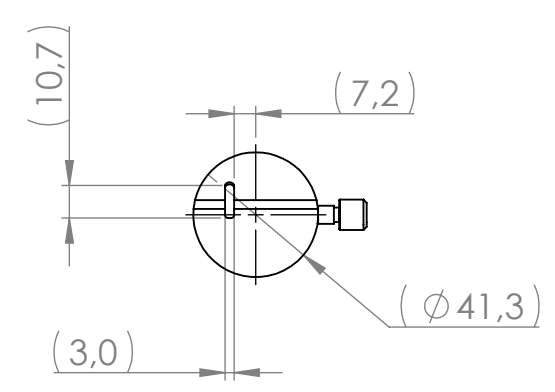

1880 UHS

1880 HR

PLAIN COVER 90 DEGREE PHA
 UMB LENGTH = 3m OR 6m
 ALSO AVAILABLE WITH PERFORATED COVER
 (OPTIONAL)

PLAIN COVER PHA
 UMB LENGTH = 3m
 (STANDARD)

PERFORATED COVER PHA
 UMB LENGTH = 3m
 (OPTIONAL)

PLAIN COVER PHA
 OVERMOULDED UMB LENGTH = 6m
 ALSO AVAILABLE WITH PERFORATED COVER
 (OPTIONAL)

1880+ PRINthead VARIANTS