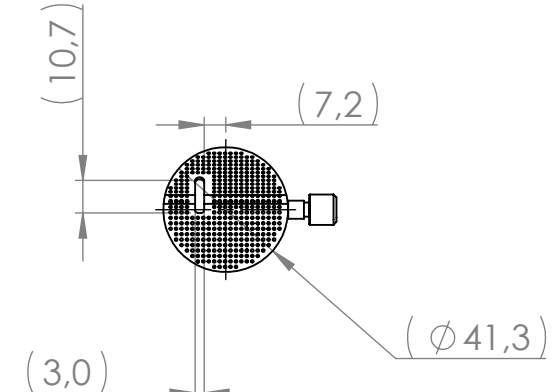

1880 UHS

1880 HR

PLAIN COVER 90 DEGREE PHA
 UMB LENGTH = 3m OR 6m
 ALSO AVAILABLE WITH PERFORATED COVER
 (OPTIONAL)

PLAIN COVER PHA
 UMB LENGTH = 3m
 (STANDARD)

PERFORATED COVER PHA
 UMB LENGTH = 3m
 (OPTIONAL)

PLAIN COVER PHA
 OVERMOULDED UMB LENGTH = 6m
 ALSO AVAILABLE WITH PERFORATED COVER
 (OPTIONAL)

1880+ PRINthead VARIANTS