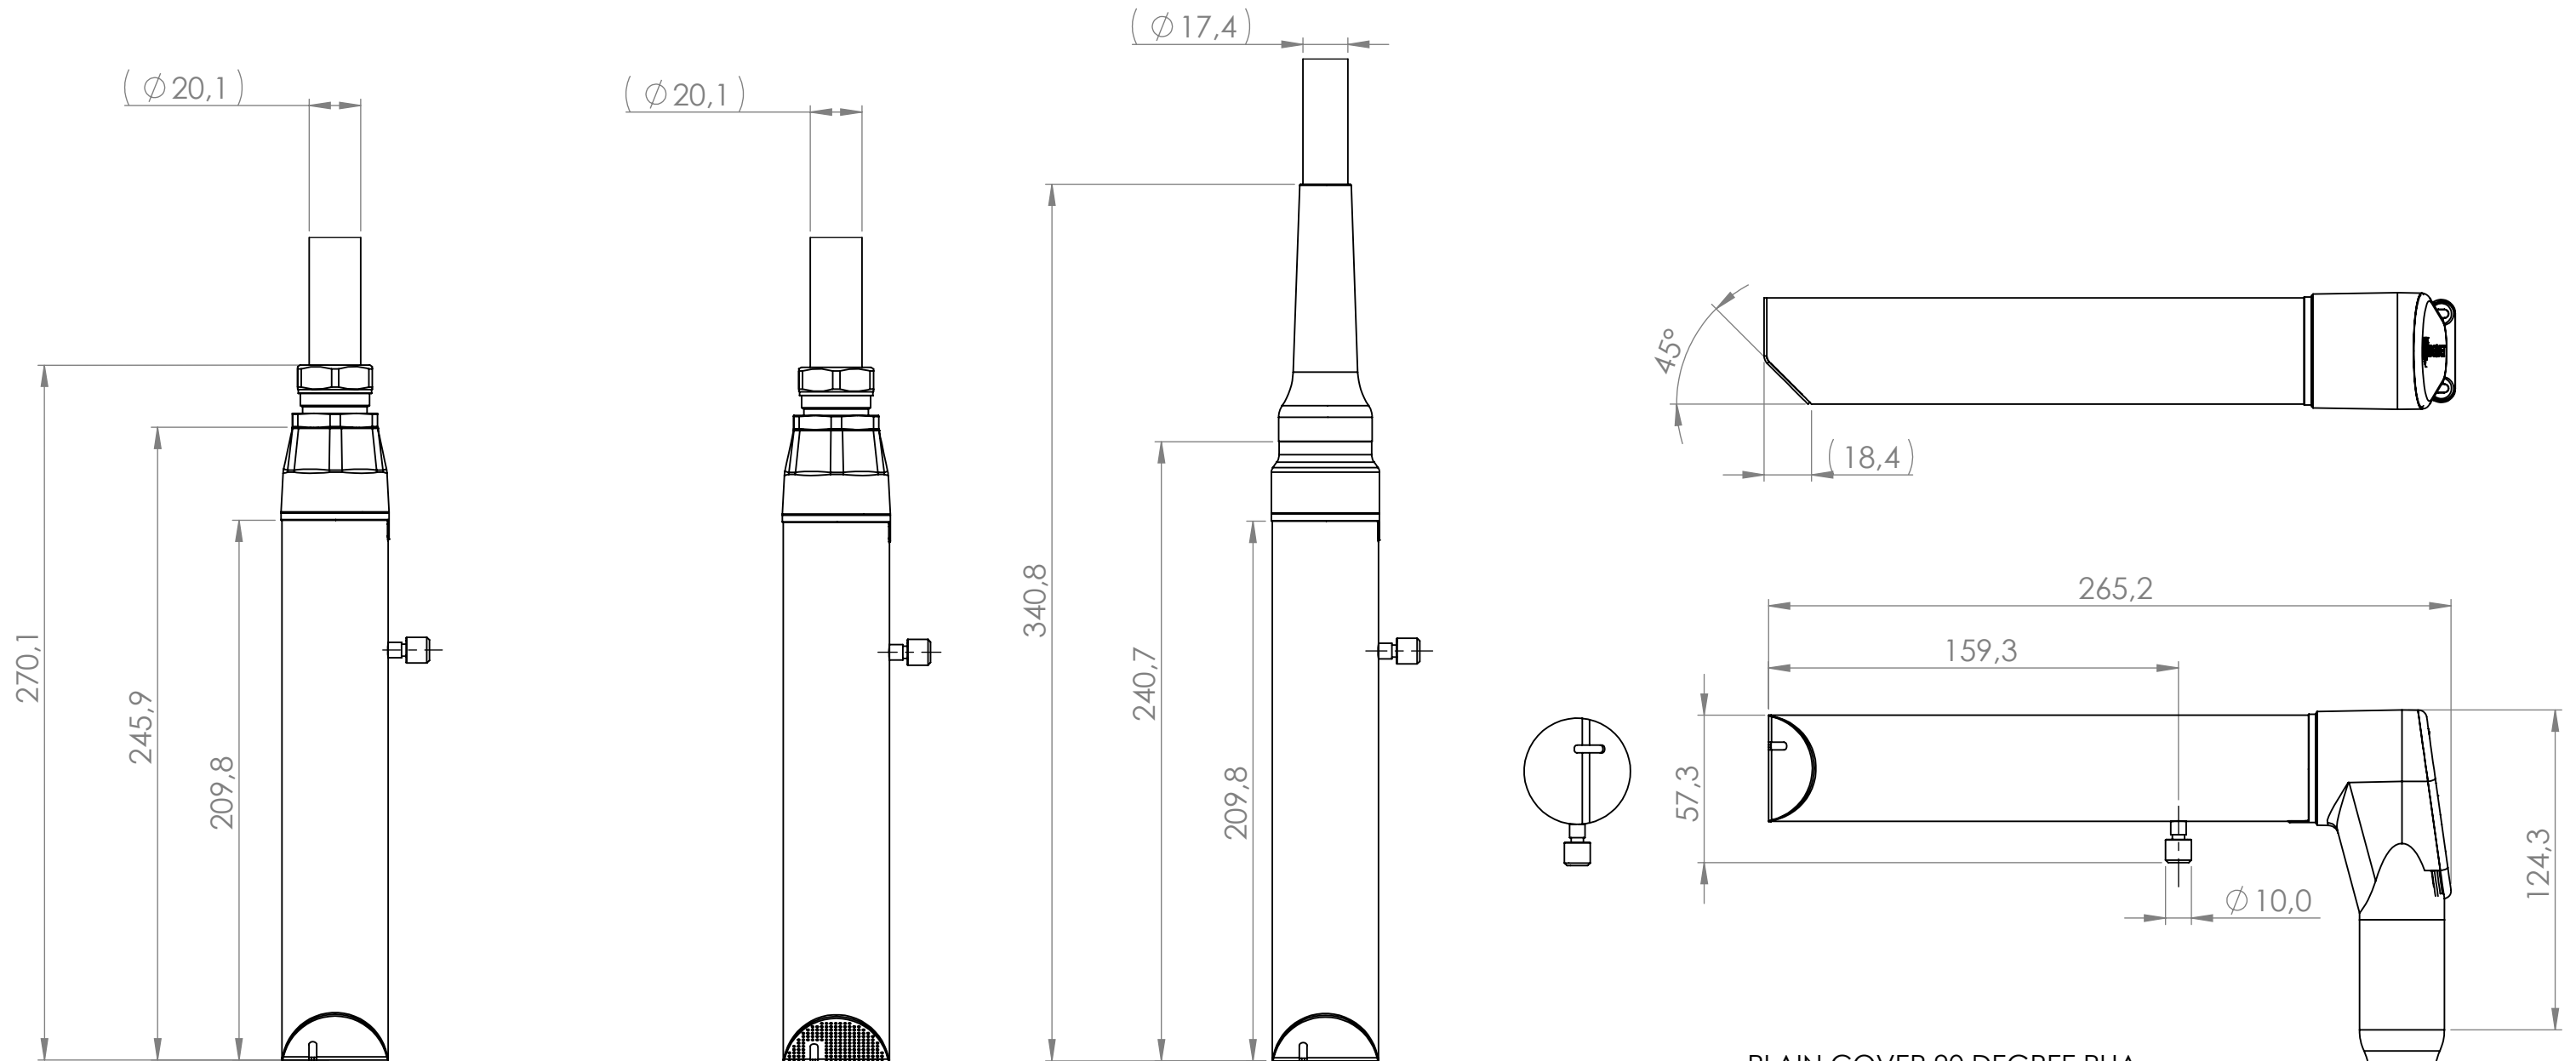

1880 UHS

1880 HR

PLAIN COVER 90 DEGREE PHA
 UMB LENGTH = 3m OR 6m
 ALSO AVAILABLE WITH PERFORATED COVER
 (OPTIONAL)

PLAIN COVER PHA
 UMB LENGTH = 3m
 (STANDARD)

PERFORATED COVER PHA
 UMB LENGTH = 3m
 (OPTIONAL)

PLAIN COVER PHA
 OVERMOULDED UMB LENGTH = 6m
 ALSO AVAILABLE WITH PERFORATED COVER
 (OPTIONAL)

1880+ PRINthead VARIANTS