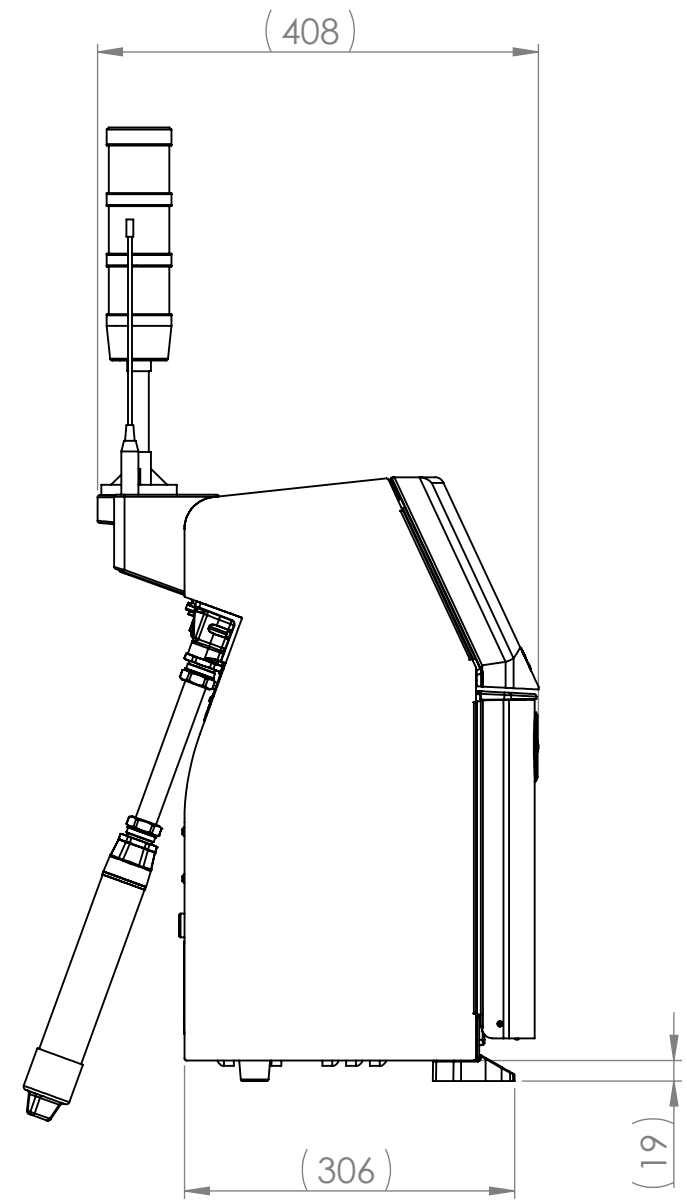

1880 UHS

1880 HR

PLAIN COVER 90 DEGREE PHA
 UMB LENGTH = 3m OR 6m
 ALSO AVAILABLE WITH PERFORATED COVER
 (OPTIONAL)

PLAIN COVER PHA
 UMB LENGTH = 3m
 (STANDARD)

PERFORATED COVER PHA
 UMB LENGTH = 3m
 (OPTIONAL)

PLAIN COVER PHA
 OVERMOULDED UMB LENGTH = 6m
 ALSO AVAILABLE WITH PERFORATED COVER
 (OPTIONAL)

1880+ PRINthead VARIANTS