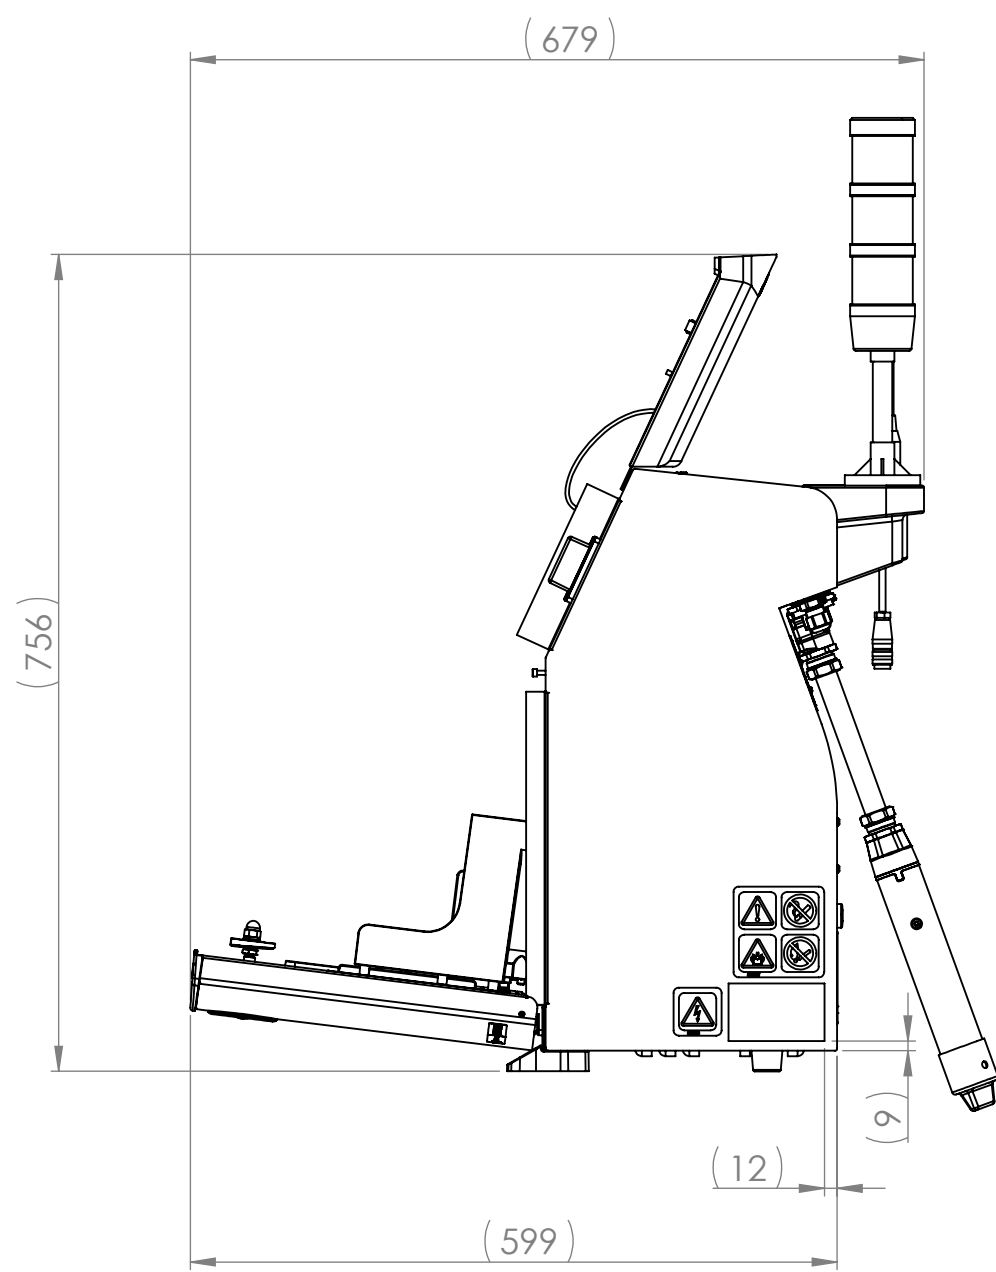

1880 UHS

1880 HR

PLAIN COVER 90 DEGREE PHA
 UMB LENGTH = 3m OR 6m
 ALSO AVAILABLE WITH PERFORATED COVER
 (OPTIONAL)

PLAIN COVER PHA
 UMB LENGTH = 3m
 (STANDARD)

PERFORATED COVER PHA
 UMB LENGTH = 3m
 (OPTIONAL)

PLAIN COVER PHA
 OVERMOULDED UMB LENGTH = 6m
 ALSO AVAILABLE WITH PERFORATED COVER
 (OPTIONAL)

1880+ PRINthead VARIANTS