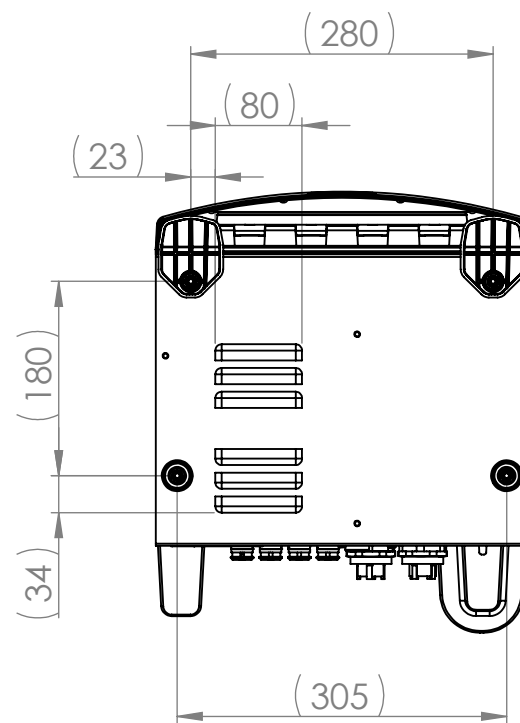

1880 UHS

1880 HR

PLAIN COVER 90 DEGREE PHA
 UMB LENGTH = 3m OR 6m
 ALSO AVAILABLE WITH PERFORATED COVER
 (OPTIONAL)

PLAIN COVER PHA
 UMB LENGTH = 3m
 (STANDARD)

PERFORATED COVER PHA
 UMB LENGTH = 3m
 (OPTIONAL)

PLAIN COVER PHA
 OVERMOULDED UMB LENGTH = 6m
 ALSO AVAILABLE WITH PERFORATED COVER
 (OPTIONAL)

1880+ PRINthead VARIANTS