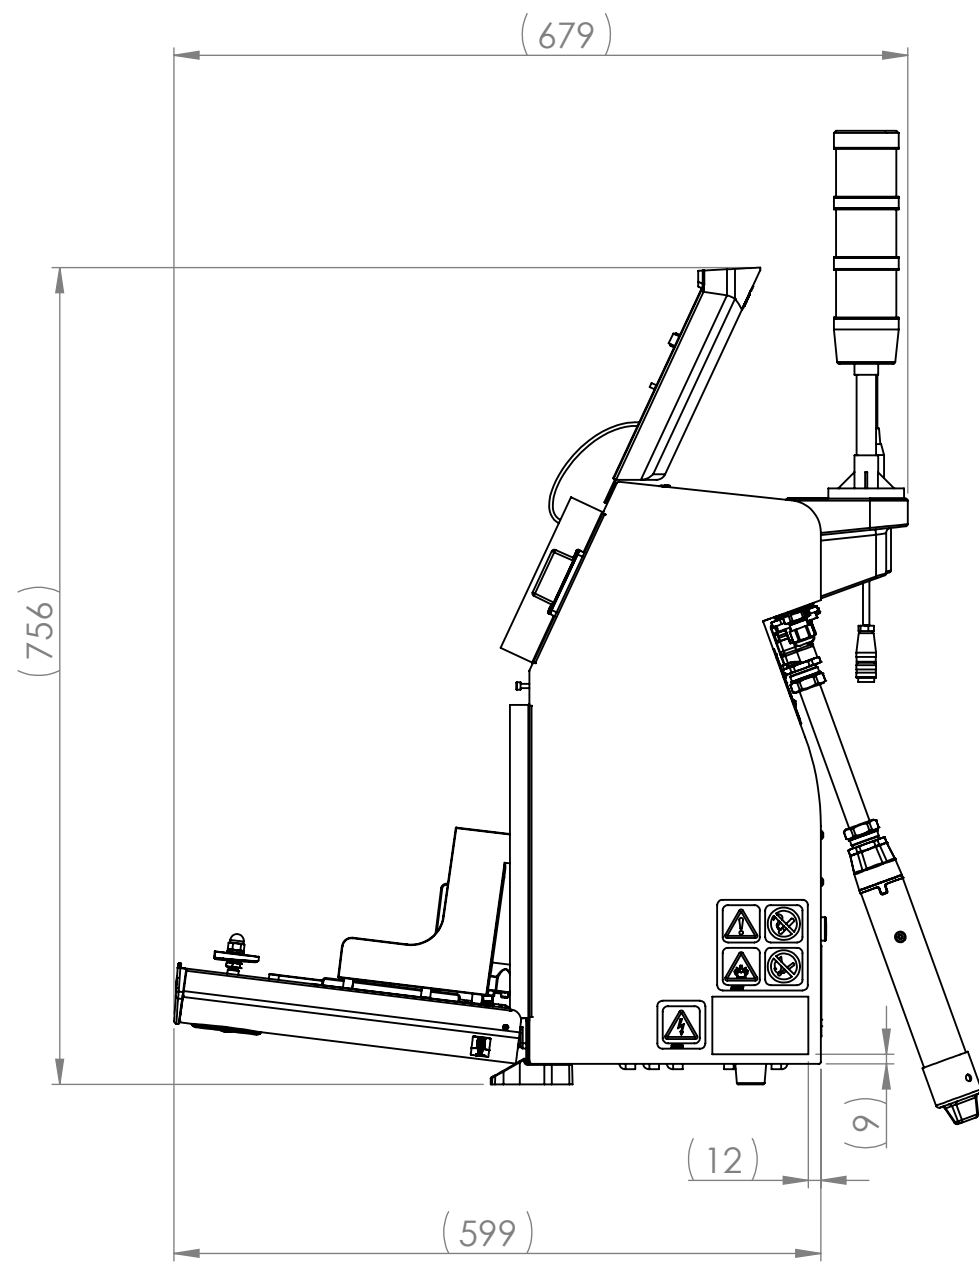

1880 UHS

1880 HR

PLAIN COVER 90 DEGREE PHA
 UMB LENGTH = 3m OR 6m
 ALSO AVAILABLE WITH PERFORATED COVER
 (OPTIONAL)

PLAIN COVER PHA
 UMB LENGTH = 3m
 (STANDARD)

PERFORATED COVER PHA
 UMB LENGTH = 3m
 (OPTIONAL)

PLAIN COVER PHA
 OVERMOULDED UMB LENGTH = 6m
 ALSO AVAILABLE WITH PERFORATED COVER
 (OPTIONAL)

1880+ PRINthead VARIANTS