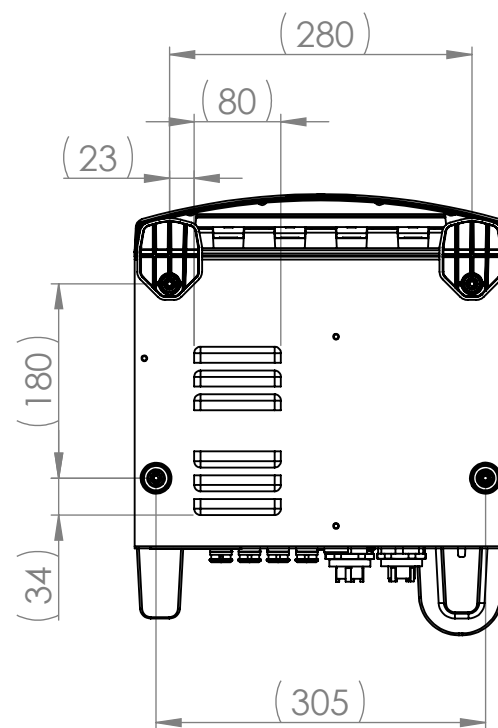

1880 UHS

1880 HR

PLAIN COVER 90 DEGREE PHA
 UMB LENGTH = 3m OR 6m
 ALSO AVAILABLE WITH PERFORATED COVER
 (OPTIONAL)

PLAIN COVER PHA
 UMB LENGTH = 3m
 (STANDARD)

PERFORATED COVER PHA
 UMB LENGTH = 3m
 (OPTIONAL)

PLAIN COVER PHA
 OVERMOULDED UMB LENGTH = 6m
 ALSO AVAILABLE WITH PERFORATED COVER
 (OPTIONAL)

1880+ PRINthead VARIANTS