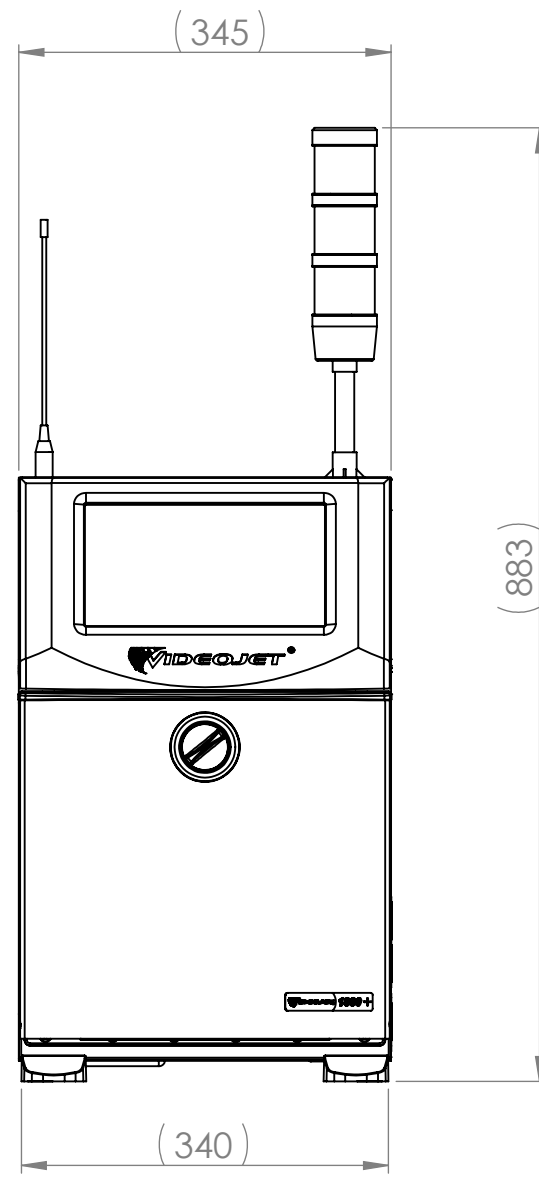

1880 UHS

1880 HR

PLAIN COVER 90 DEGREE PHA
 UMB LENGTH = 3m OR 6m
 ALSO AVAILABLE WITH PERFORATED COVER
 (OPTIONAL)

PLAIN COVER PHA
 UMB LENGTH = 3m
 (STANDARD)

PERFORATED COVER PHA
 UMB LENGTH = 3m
 (OPTIONAL)

PLAIN COVER PHA
 OVERMOULDED UMB LENGTH = 6m
 ALSO AVAILABLE WITH PERFORATED COVER
 (OPTIONAL)

1880+ PRINthead VARIANTS