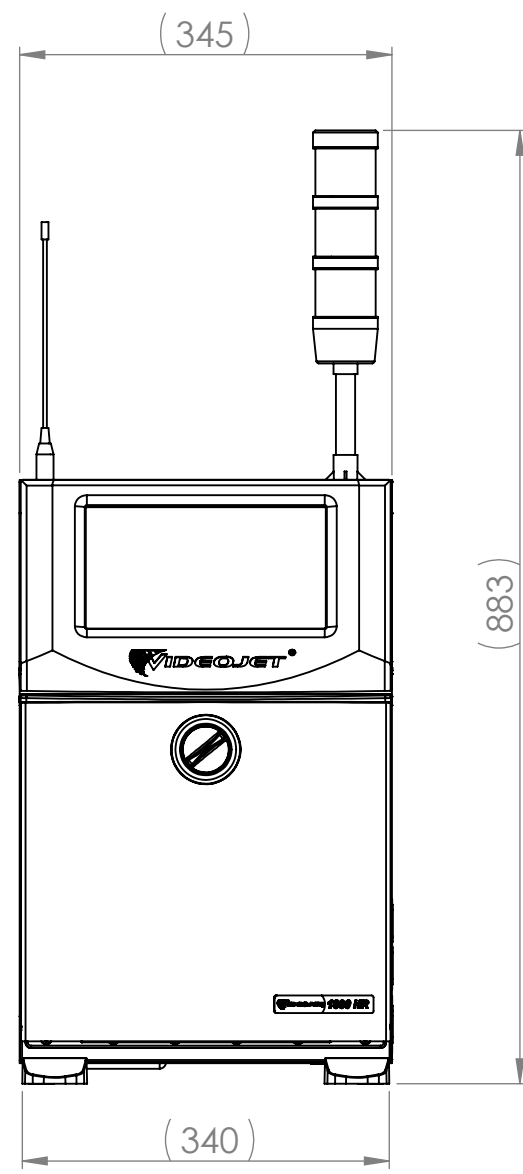

1880 UHS

1880 HR

PLAIN COVER 90 DEGREE PHA
 UMB LENGTH = 3m OR 6m
 ALSO AVAILABLE WITH PERFORATED COVER
 (OPTIONAL)

PLAIN COVER PHA
 UMB LENGTH = 3m
 (STANDARD)

PERFORATED COVER PHA
 UMB LENGTH = 3m
 (OPTIONAL)

PLAIN COVER PHA
 OVERMOULDED UMB LENGTH = 6m
 ALSO AVAILABLE WITH PERFORATED COVER
 (OPTIONAL)

1880+ PRINthead VARIANTS